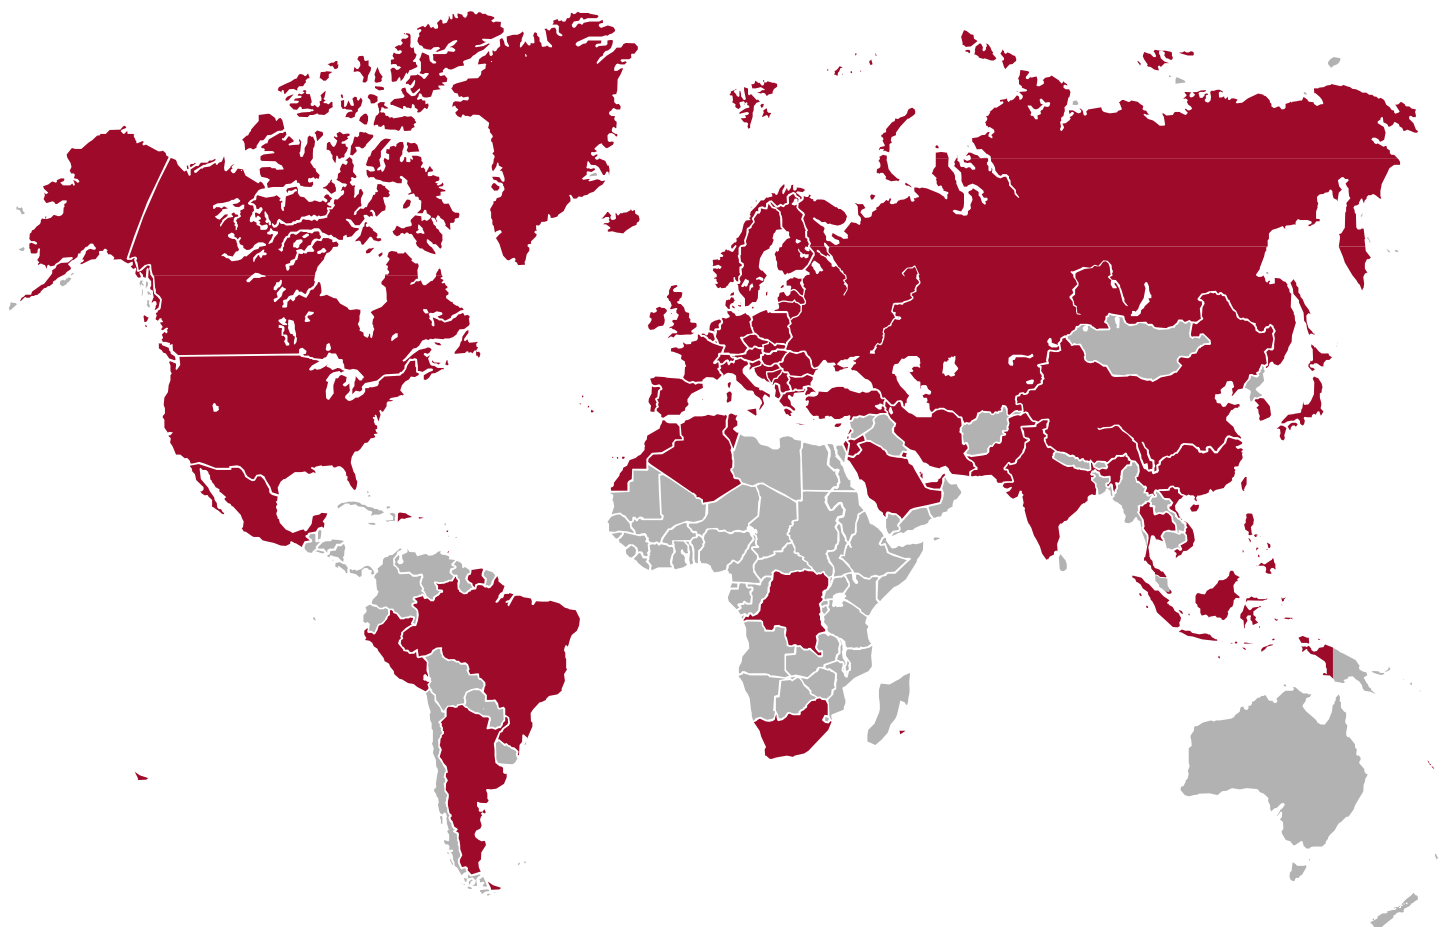

INDONESIA

Jatim Park – Batu Malang, East Java

Puerto de la Cruz - www.loroparque.com

NutriBird... All around the world

EUROPE:

Belgium
The Netherlands
Luxemburg
Germany
France
United Kingdom
Ireland
Switzerland
Austria
Norway
Sweden
Finland
Denmark
Iceland
Italy

Spain
Canary Islands
Portugal
Madeira
Azores
Greece
Cyprus
Malta
Turkey
Hungary
Poland
Czech Republic
Slovakia
Slovenia
Croatia
Serbia

Lithuania
Estonia
Latvia
Russia
Ukraine
Georgia
Bulgaria
Romania
Moldova

AMERICA:

USA
Canada
Mexico
Peru
Brazil

Argentina
Puerto Rico
Suriname
Guadeloupe
Curaçao
Aruba

AFRICA:

Tunisia
Algeria
Morocco
South-Africa
Congo
Réunion
Mauritius

MIDDLE EAST:

Israel
Lebanon
Saudi-Arabia
Kuwait
Dubai
Bahrain
Qatar
Iran
Jordan

ASIA / OCEANIA:

Japan
Hong Kong
China
Taiwan

India
Pakistan
Singapore
Brunei
The Philippines
Indonesia
Thailand
Vietnam
South Korea
New Caledonië
Tahiti